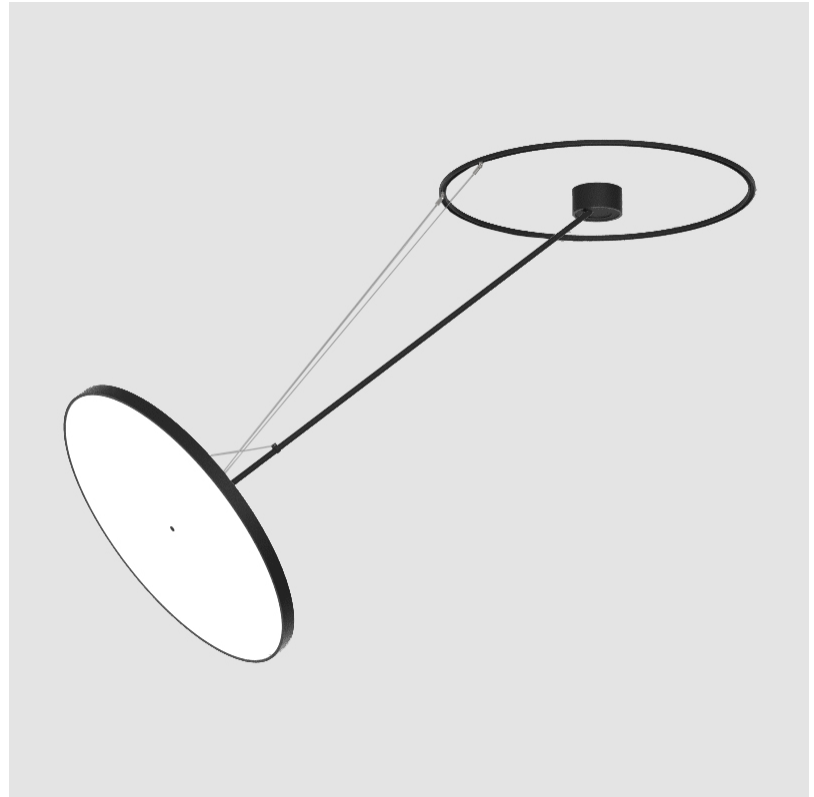

GENERAL

Series: Sign Diva Dancer
Subseries: Sign Diva Dancer
Partner: Prolicht
Division: Architectural
Installation: Suspension
Product Type: Pendant
Mounting Location: Ceiling
Light Distribution: Adjustable

PHYSICAL

Shape: Round
Diameter (mm): 850
Diameter (in): 33 7/16
Height (mm): 1620
Height (in): 63 3/4
Weight (kg): 9.67
Weight (lbs): 21.27
Diffuser: PMMA - Opal / Micro-Prism / Sparkling Secret / Vintage Industrial
Fixture Finish: SSR / BKV / CWI / CRY / HAB / UFT / ITA / RUA / FTG / MYG / LOD / PUS / FRO / FUP / KIA / POP / BLS / SPG / MEY / GOH / CHC / COM / ABZ / JAG / OBR / MOS / ROR
Fixture Material: PMMA / Extruded Aluminum / Steel

ELECTRICAL

Lamp Type: LED (Zhaga Standard)
Input Wattage (W): 96.8
Total Output Wattage (W): 76.8
Dimming: Tri-Mode (Non-Dimming and Phase Dimming (120Vac only) and 0-10V Dimming)
Driver Included: Yes
Driver Location: Integrated
Driver Type: Constant Current - Universal
Driver Class: Class 2
Input Voltage (V): 120 - 277
Constant Current (MA): 600

LED

Color Temperature (°K): 3000 / 3500 / 4000
Max. Delivered Lumen (lm): 11160 / 11388 / 11620
CRI: >90 CRI
Lamp Life (hrs): 50000

OPTICAL

Adjustability: Rotational Canopy 170°; Tilting Canopy ±50°; Tilting Head ±90°

RATINGS AND CERTIFICATIONS

Certified By: Certified for North American Standards
IP rating: IP20