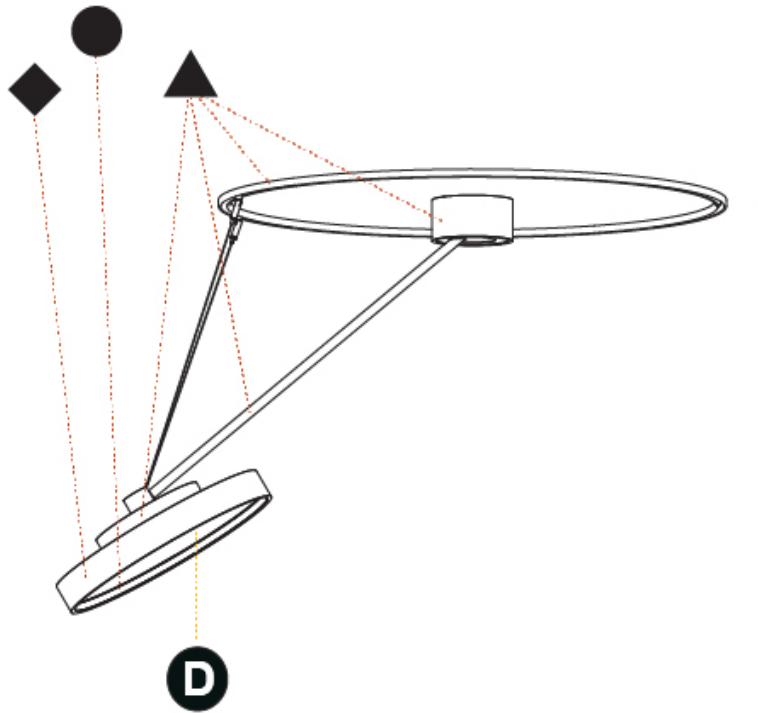

SIGN DIVA DANCER SUSPENSION

A30872-

PROJECT
TYPE
SPECIFIER
QUANTITY
DATE

A