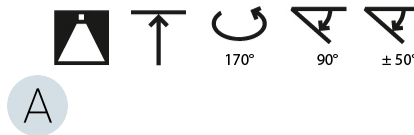

GENERAL

Series: Sign Diva Dancer
Subseries: Sign Diva Dancer
Partner: Prolicht
Division: Architectural
Installation: Suspension
Product Type: Pendant
Mounting Location: Ceiling
Light Distribution: Adjustable

PHYSICAL

Shape: Round
Diameter (mm): 200
Diameter (in): 7 7/8
Height (mm): 1620
Height (in): 63 3/4
Weight (kg): 3
Weight (lbs): 6.6
Diffuser: PMMA - Opal / Micro-Prism / Sparkling Secret / Vintage Industrial
Fixture Finish: SSR / BKV / CWI / CRY / HAB / UFT / ITA / RUA / FTG / MYG / LOD / PUS / FRO / FUP / KIA / POP / BLS / SPG / MEY / GOH / CHC / COM / ABZ / JAG / OBR / MOS / ROR
Fixture Material: PMMA / Extruded Aluminum / Steel

ELECTRICAL

Lamp Type: LED (Zhaga Standard)
Input Wattage (W): 12.1
Total Output Wattage (W): 11
Dimming: Tri-Mode (Non-Dimming and Phase Dimming (120Vac only) and 0-10V Dimming)
Driver Included: Yes
Driver Location: Integrated
Driver Type: Constant Current - Universal
Driver Class: Class 2
Input Voltage (V): 120 - 277
Constant Current (MA): 350

LED

Color Temperature (°K): 2700 / 3000 / 3500 / 4000
Max. Delivered Lumen (lm): 836 / 895 / 903 / 921
Nominal Lumen (lm): 1280 / 1370 / 1382 / 1410
CRI: >90 CRI
Lamp Life (hrs): 50000

OPTICAL

Adjustability: Rotational Canopy 170°; Tilting Canopy ±50°; Tilting Head ±90°

RATINGS AND CERTIFICATIONS

Certified By: Certified for North American Standards
IP rating: IP20