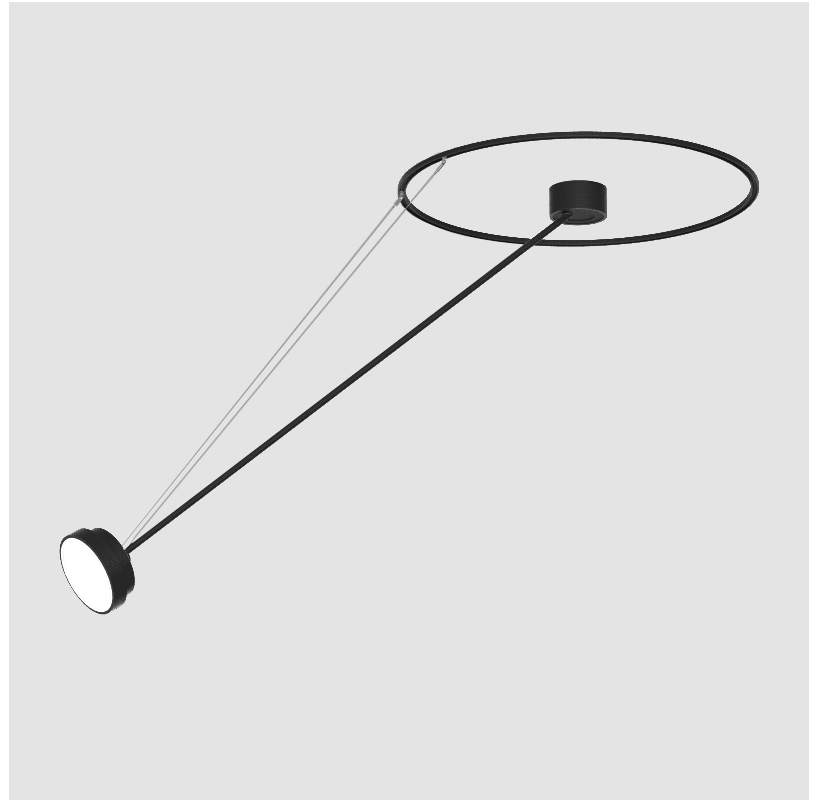

GENERAL

Series: Sign Diva Dancer
Subseries: Sign Diva Dancer
Partner: Prolicht
Division: Architectural
Installation: Suspension
Product Type: Pendant
Mounting Location: Ceiling
Light Distribution: Adjustable

PHYSICAL

Shape: Round
Diameter (mm): 200
Diameter (in): 7 7/8
Height (mm): 1620
Height (in): 63 3/4
Weight (kg): 3
Weight (lbs): 6.6
Diffuser: PMMA - Opal / Micro-Prism / Sparkling Secret / Vintage Industrial
Fixture Finish: SSR / BKV / CWI / CRY / HAB / UFT / ITA / RUA / FTG / MYG / LOD / PUS / FRO / FUP / KIA / POP / BLS / SPG / MEY / GOH / CHC / COM / ABZ / JAG / OBR / MOS / ROR
Fixture Material: PMMA / Extruded Aluminum / Steel

ELECTRICAL

Lamp Type: LED (Zhaga Standard)
Input Wattage (W): 12.1
Total Output Wattage (W): 11
Dimming: Tri-Mode (Non-Dimming and Phase Dimming (120Vac only) and 0-10V Dimming)
Driver Included: Yes
Driver Location: Integrated
Driver Type: Constant Current - Universal
Driver Class: Class 2
Input Voltage (V): 120 - 277
Constant Current (MA): 350

LED

Color Temperature (°K): 2700 / 3000 / 3500 / 4000
Max. Delivered Lumen (lm): 836 / 895 / 903 / 921
Nominal Lumen (lm): 1280 / 1370 / 1382 / 1410
CRI: >90 CRI
Lamp Life (hrs): 50000

OPTICAL

Adjustability: Rotational Canopy 170°; Tilting Canopy ±50°; Tilting Head ±90°

RATINGS AND CERTIFICATIONS

Certified By: Certified for North American Standards
IP rating: IP20