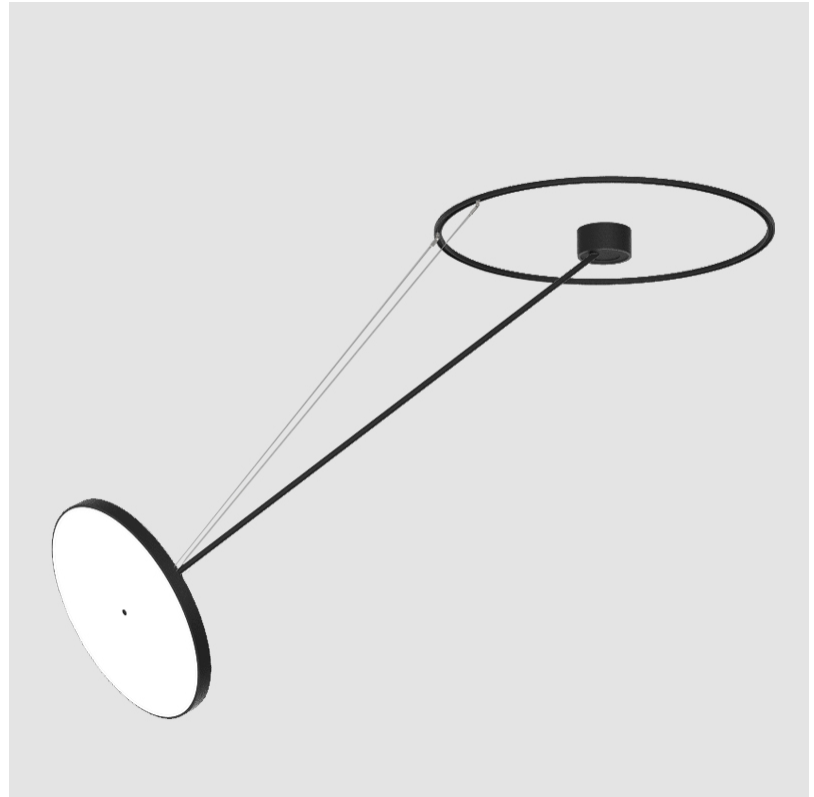

GENERAL

Series: Sign Diva Dancer
Subseries: Sign Diva Dancer
Partner: Prolicht
Division: Architectural
Installation: Suspension
Product Type: Pendant
Mounting Location: Ceiling
Light Distribution: Adjustable

PHYSICAL

Shape: Round
Diameter (mm): 570
Diameter (in): 22 7/16
Height (mm): 1620
Height (in): 63 3/4
Weight (kg): 6.0
Weight (lbs): 13.22
Diffuser: PMMA - Opal / Micro-Prism / Sparkling Secret / Vintage Industrial
Fixture Finish: SSR / BKV / CWI / CRY / HAB / UFT / ITA / RUA / FTG / MYG / LOD / PUS / FRO / FUP / KIA / POP / BLS / SPG / MEY / GOH / CHC / COM / ABZ / JAG / OBR / MOS / ROR
Fixture Material: PMMA / Extruded Aluminum / Steel

ELECTRICAL

Lamp Type: LED (Zhaga Standard)
Input Wattage (W): 58.3
Total Output Wattage (W): 46.9
Dimming: Tri-Mode (Non-Dimming and Phase Dimming (120Vac only) and 0-10V Dimming)
Driver Included: Yes
Driver Location: Integrated
Driver Type: Constant Current - Universal
Driver Class: Class 2
Input Voltage (V): 120 - 277
Constant Current (MA): 350

LED

Color Temperature (°K): 3000 / 3500 / 4000
Max. Delivered Lumen (lm): 6120 / 6233 / 6360
CRI: >90 CRI
Lamp Life (hrs): 50000

OPTICAL

Adjustability: Rotational Canopy 170°; Tilting Canopy ±50°; Tilting Head ±90°

RATINGS AND CERTIFICATIONS

Certified By: Certified for North American Standards
IP rating: IP20