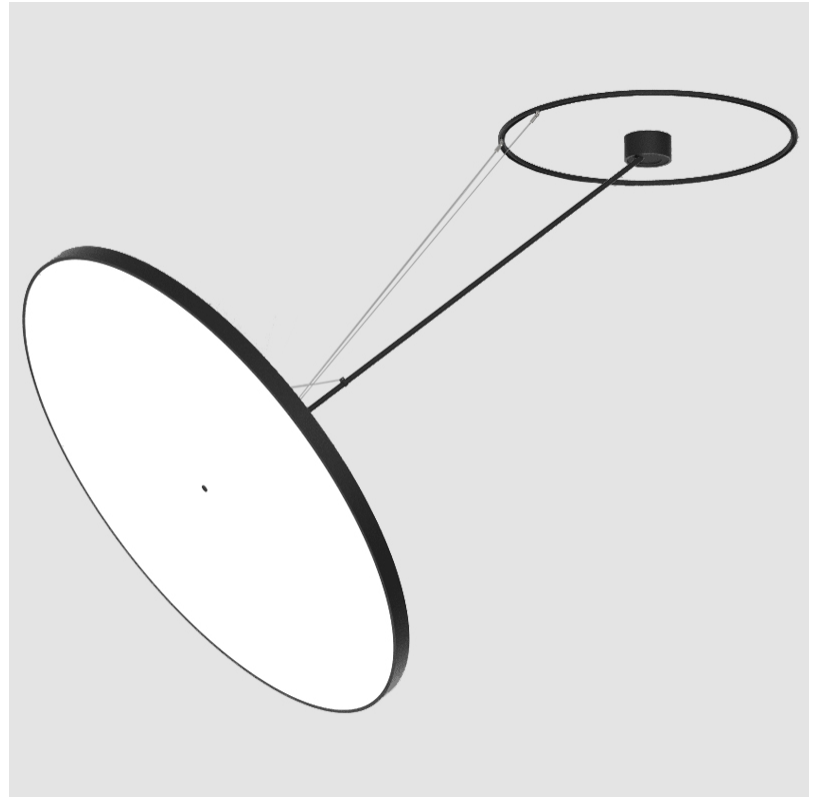

GENERAL

Series: Sign Diva Dancer
Subseries: Sign Diva Dancer
Partner: Prolicht
Division: Architectural
Installation: Suspension
Product Type: Pendant
Mounting Location: Ceiling
Light Distribution: Adjustable

PHYSICAL

Shape: Round
Diameter (mm): 1100
Diameter (in): 43 ⁵/₁₆
Height (mm): 1620
Height (in): 63 ³/₄
Weight (kg): 16
Weight (lbs): 35.2
Diffuser: PMMA - Opal / Micro-Prism / Sparkling Secret / Vintage Industrial
Fixture Finish: SSR / BKV / CWI / CRY / HAB / UFT / ITA / RUA / FTG / MYG / LOD / PUS / FRO / FUP / KIA / POP / BLS / SPG / MEY / GOH / CHC / COM / ABZ / JAG / OBR / MOS / ROR
Fixture Material: PMMA / Extruded Aluminum / Steel

ELECTRICAL

Lamp Type: LED (Zhaga Standard)
Input Wattage (W): 169.4
Total Output Wattage (W): 135
Dimming: Tri-Mode (Non-Dimming and Phase Dimming (120Vac only) and 0-10V Dimming)
Driver Included: Yes
Driver Location: Integrated
Driver Type: Constant Current - Universal
Driver Class: Class 2
Input Voltage (V): 120 - 277
Constant Current (MA): 600

LED

Color Temperature (°K): 3000 / 3500 / 4000
Max. Delivered Lumen (lm): 19520 / 19933 / 20340
CRI: >90 CRI
Lamp Life (hrs): 50000

OPTICAL

Adjustability: Rotational Canopy 170°; Tilting Canopy ±50°; Tilting Head ±90°

RATINGS AND CERTIFICATIONS

Certified By: Certified for North American Standards
IP rating: IP20