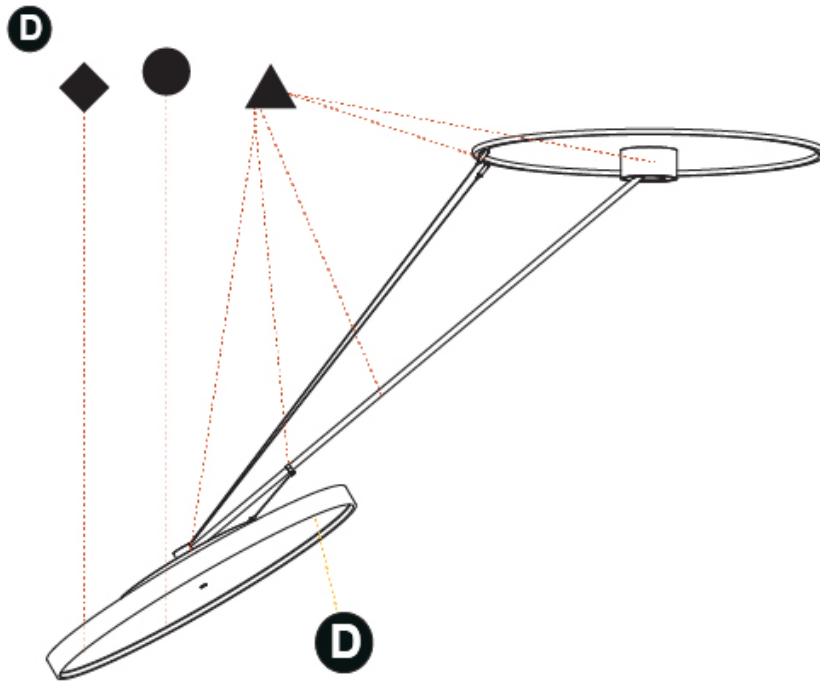

SIGN DIVA DANCER SUSPENSION

A30875-

PROJECT
TYPE
SPECIFIER
QUANTITY
DATE