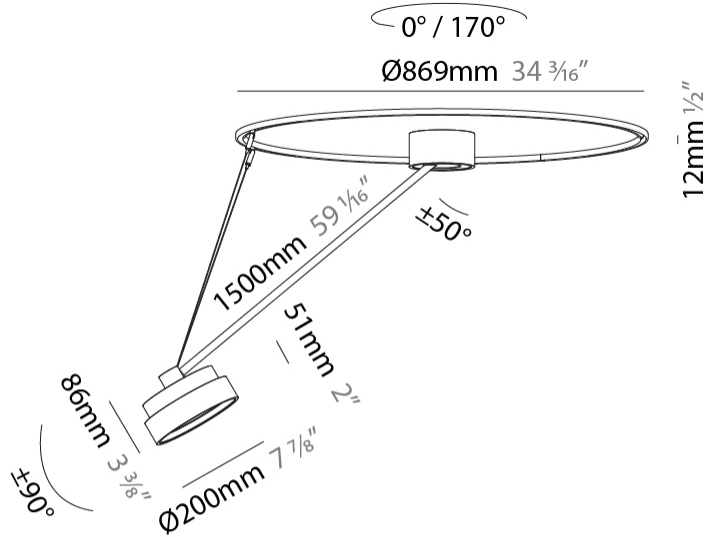

GENERAL

Series: Sign Diva Dancer
Subseries: Sign Diva Dancer
Partner: Prolicht
Division: Architectural
Installation: Suspension
Product Type: Pendant
Mounting Location: Ceiling
Light Distribution: Adjustable

PHYSICAL

Shape: Round
Diameter (mm): 200
Diameter (in): 7 7/8
Height (mm): 1620
Height (in): 63 3/4
Weight (kg): 3
Weight (lbs): 6.6
Diffuser: PMMA - Opal / Micro-Prism / Sparkling Secret / Vintage Industrial
Fixture Finish: SSR / BKV / CWI / CRY / HAB / UFT / ITA / RUA / FTG / MYG / LOD / PUS / FRO / FUP / KIA / POP / BLS / SPG / MEY / GOH / CHC / COM / ABZ / JAG / OBR / MOS / ROR
Fixture Material: PMMA / Extruded Aluminum / Steel

ELECTRICAL

Lamp Type: LED (Zhaga Standard)
Input Wattage (W): 12.1
Total Output Wattage (W): 11
Dimming: Tri-Mode (Non-Dimming and Phase Dimming (120Vac only) and 0-10V Dimming)
Driver Included: Yes
Driver Location: Integrated
Driver Type: Constant Current - Universal
Driver Class: Class 2
Input Voltage (V): 120 - 277
Constant Current (MA): 350

LED

Color Temperature (°K): 2700 / 3000 / 3500 / 4000
Max. Delivered Lumen (lm): 836 / 895 / 903 / 921
Nominal Lumen (lm): 1280 / 1370 / 1382 / 1410
CRI: >90 CRI
Lamp Life (hrs): 50000

OPTICAL

Adjustability: Rotational Canopy 170°; Tilting Canopy ±50°; Tilting Head ±90°

RATINGS AND CERTIFICATIONS

Certified By: Certified for North American Standards
IP rating: IP20